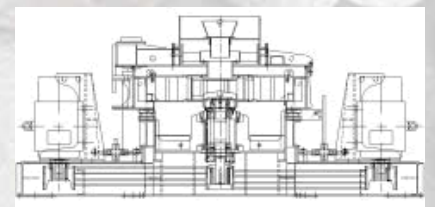

Horizontal Impact Crushers

40 X 34 Open	51 x 60 Solid
40 X 34 Solid	51 x 60 Primary
40 X 54 Open	52 x 80 Solid
40 x 54 Solid	52 x 80 Primary
51 x 60 Open	

Vibrating Feeders

40 X 10	40 X 12	40 X 14
40 X 16	46 X 16	46 X 20
52 X 18	52 X 20	52 X 24
58 X 20	58 X 24	64 X 24

Jaw Crushers

30 x 10	40 x 10	48 x 10
52 x 12	36 x 20	36 x 24
42 x 30	54 x 32	48 x 36
54 x 42	64 x 48	

VSI Crushers

VT80 VT90 VT105

Trio Equipment Europe Ltd. Clonminam Industrial Park, Portlaoise, Co. Laois, Ireland. Telephone: + 353 (0) 502 61333 Fax: + 353 (0) 502 72550
Email: sales@trioeurope.com Web: www.trioeurope.com