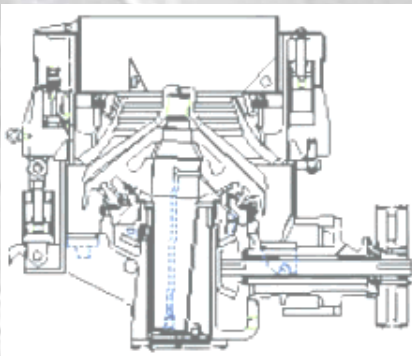

Manufacturers of Washing, Vibrating, and Crushing Equipment

Washing Equipment

Single/Twin Fine Washers	Single/Twin Coarse Washers	Log Washers
36 X 25	36 X 18 S	36 X 30
44 X 32	36 X 18 T	36 X 35
54 X 34	44 X 20 S	44 X 30
66 X 36	44 X 20 T	44 X 35
72 X 38		

Horizontal Screens

16 X 5 2 Deck	16 X 5 3 Deck
16 X 6 2 Deck	16 X 6 3 Deck
20 X 6 2 Deck	20 X 6 3 Deck

Cone Crushers

3' 4-1/4' 5-1/2'

Inclined Screens

10 X 4 Two Deck	10 X 4 Three Deck
14 x 5 Two Deck	14 x 5 Three Deck
16 X 5 Two Deck	16 X 5 Three Deck
16 X 6 Two Deck	16 x 6 Three Deck
20 X 6 Two Deck	20 X 6 Three Deck
20 X 7 Two Deck	20 X 7 Three Deck
20 X 8 Two Deck	20 X 8 Three Deck

Jaw Crushers

30 x 10	40 x 10	48 x 10
52 x 12	36 x 20	36 x 24
42 x 30	54 x 32	48 x 36
54 x 42	64 x 48	

VSI Crushers

VT80 VT90 VT105

Trio Equipment Europe Ltd. Clonminam Industrial Park, Portlaoise, Co. Laois, Ireland. Telephone: + 353 (0) 502 61333 Fax: + 353 (0) 502 72550
Email: sales@trioeurope.com Web: www.trioeurope.com